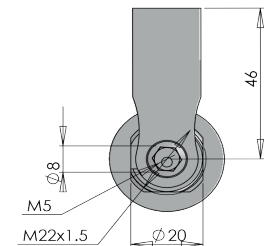

### MAGNETIC KEY : CLEO-CE & STANDARD SQUARE 6 WRENCH

- Captive key
- Quarter-turn manoeuvre
- Compatible with ATLAS and EPSY products
- 48H key duplication service

## CHARACTERISTICS

- Nickel-plated finish
- M22 threaded body
- Anti-drilling pins
- Pivoting steel finger
- Key to be ordered separately
- Specify if using vertical assembly

Specific requests, please consult us.