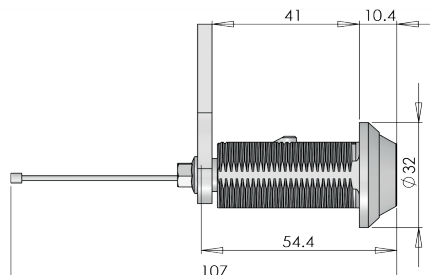

### MAGNETIC KEY : CLEO-CE & STANDARD SQUARE 6 WRENCH

- Captive key
- Quarter-turn manoeuvre
- Compatible with ATLAS and EPSY products
- 48H key duplication service

## CHARACTERISTICS

- Nickel-plated finish
- M22 threaded body
- Anti-drilling pins
- Pivoting steel finger
- Key to be ordered separately
- Specify if using vertical assembly

Specific requests, please consult us.