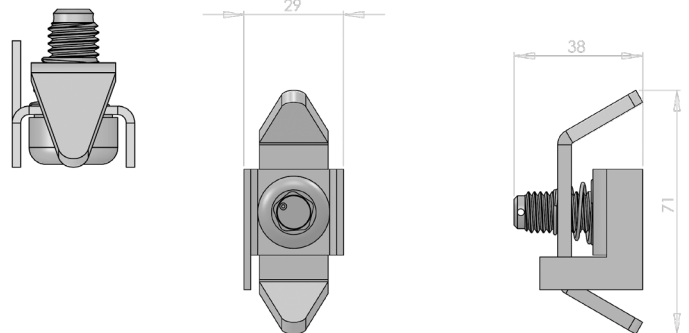

cism

Anti-theft kit Reference for new lighting column doors

Reference

K8125A for metal masts

K7125A if aluminium masts

RANGE STARBOLT

PATENTED MAGNETIC CODING

- Hole-free
- Burglar-proof / Stop Picking
- Protection against theft and vandalism
- **To weld** on steel or aluminum (masts, columns, pylons and miscellaneous assemblies) by any manufacturer

SECURITY

- No relief on the door
- Integrated STARBOLT anti-theft screw
- On single key pattern or keyed alike
- Custom-designed coding, single key pattern

MAGNETIC TOOL: TA12

- Pentagon head tool drive
- Compatible with other STARBOLT products
- 48H key duplication service

CHARACTERISTICS

- Coded screw STARBOLT SBA12x25K
- Stainless steel tipper cam lock th. 5mm
- Compression spring
- Cam locking pin during loosening
- Non-detachable stop pin

Specific requests, please consult us.