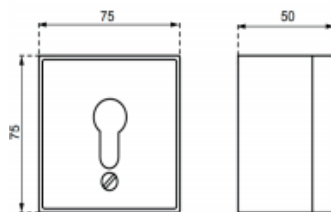

Wall version