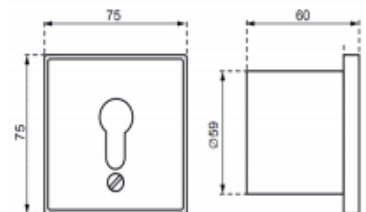

Recessed version

Specific requests, please consult us.

■ ■ French Production