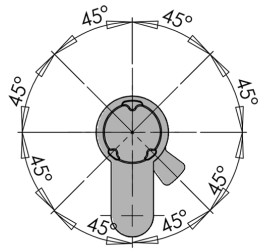

Dimensions - Half cylinder

Cote A
30mm
35mm
40mm
45mm
50mm
60mm
70mm

Dimensions - Double input cylinder

Cote A	Cote B
30mm	30mm
35mm	35mm
40mm	40mm
45mm	45mm
50mm	50mm
60mm	60mm
70mm	70mm

Dimensions - Button cylinder