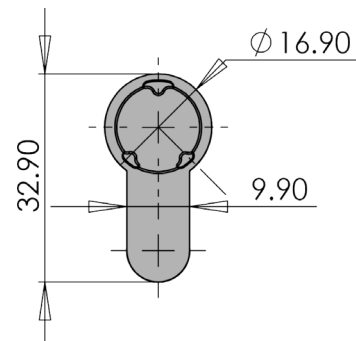

- Nickel plated finish
- Treated Steel Pin Protection
- Paneton indexable on 1/2 cylinder only
- Numbered cylinders and keys
- Ownership card allowing duplication of products
- Delivered with fixing bolts

Dimensions - Half cylinder

Cote A
30mm
35mm
40mm
45mm
50mm
60mm
70mm

Dimensions - Double input cylinder

Cote A	Cote B
30mm	30mm
35mm	35mm
40mm	40mm
45mm	45mm
50mm	50mm
60mm	60mm
70mm	70mm

Dimensions - Button cylinder