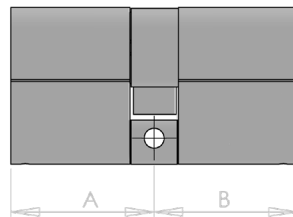

Dimensions - Half cylinder

Cote A
30mm
35mm
40mm
45mm
50mm
60mm
70mm

Dimensions - Double input cylinder

Cote A	Cote B
30mm	30mm
35mm	35mm
40mm	40mm
45mm	45mm
50mm	50mm
60mm	60mm
70mm	70mm

Dimensions - Button cylinder