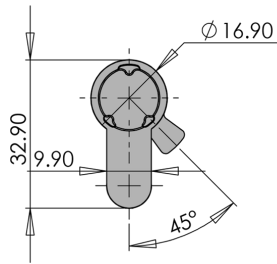

- Nickel plated finish
- Treated Steel Pin Protection
- Paneton indexable on 1/2 cylinder only
- Numbered cylinders and keys
- Ownership card allowing duplication of products
- Delivered with fixing bolts

Dimensions - Half cylinder

Cote A
30mm
35mm
40mm
45mm
50mm
60mm
70mm

Dimensions - Double input cylinder

Cote A	Cote B
30mm	30mm
35mm	35mm
40mm	40mm
45mm	45mm
50mm	50mm
60mm	60mm
70mm	70mm

Dimensions - Button cylinder