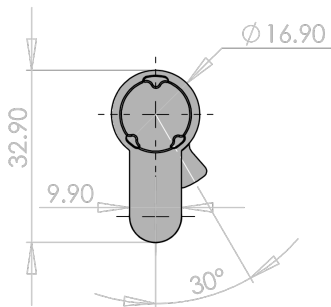

- Nickel plated finish
- Treated Steel Pin Protection
- Paneton indexable on 1/2 cylinder only
- Numbered cylinders and keys
- Ownership card allowing duplication of products
- Delivered with fixing bolts

Dimensions - Half cylinder

Cote A
30mm
35mm
40mm
45mm
50mm
60mm
70mm

Dimensions - Double input cylinder

Cote A	Cote B
30mm	30mm
35mm	35mm
40mm	40mm
45mm	45mm
50mm	50mm
60mm	60mm
70mm	70mm

Dimensions - Button cylinder