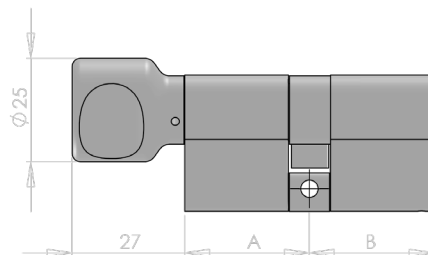

Dimensions - Half cylinder

Cote A
30mm
35mm
40mm
45mm
50mm
60mm
70mm

Dimensions - Double input cylinder

Cote A	Cote B
30mm	30mm
35mm	35mm
40mm	40mm
45mm	45mm
50mm	50mm
60mm	60mm
70mm	70mm

Dimensions - Button cylinder