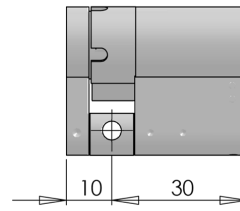

Dimensions - Half cylinder

Cote A
30mm
35mm
40mm
45mm
50mm
60mm
70mm

Dimensions - Double input cylinder

Cote A	Cote B
30mm	30mm
35mm	35mm
40mm	40mm
45mm	45mm
50mm	50mm
60mm	60mm
70mm	70mm

Dimensions - Button cylinder